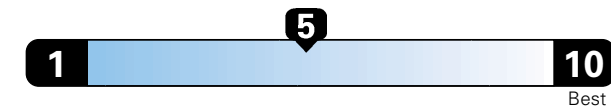

2020 MODEL YEAR

Jeep RENEGADE LATITUDE FWD

For more information visit: www.jeep.com
or call 1-877-IAM-JEEP

FCA US LLC

THIS VEHICLE IS MANUFACTURED TO MEET SPECIFIC UNITED STATES REQUIREMENTS. THIS VEHICLE IS NOT MANUFACTURED FOR SALE OR REGISTRATION OUTSIDE OF THE UNITED STATES.

MANUFACTURER'S SUGGESTED RETAIL PRICE OF THIS MODEL INCLUDING DEALER PREPARATION

Base Price: $24,395

JEOP RENEGADE LATITUDE 4X2
Exterior Color: Alpine White Clear-Coat Exterior Paint
Interior Color: Black Interior Color
Interior: Deluxe Cloth High-Back Bucket Seats
Engine: 2.4L I4 Zero Evap M-Air Engine
Transmission: 9-Speed 948TE Automatic Transmission

STANDARD EQUIPMENT (UNLESS REPLACED BY OPTIONAL EQUIPMENT)

FUNCTIONAL/SAFETY FEATURES

Advanced Multistage Front Air Bags
Supplemental Side-Curtain Front and Rear Air Bags
Supplemental Front Seat Side Air Bags
Driver Inflatable Knee-Bolster Air Bag
ParkView® Rear Back-Up Camera
Anti-Lock 4-Wheel-Disc Brakes
Electric Park Brake
Electronic Stability Control
Electronic Roll Mitigation
All-Speed Traction Control
Speed Control
Push-Button Start
Electric Power Steering
Capless Fuel-Fill
Daytime Running Lamp System
Hill Start Assist
Tire Pressure Monitoring Display
Rear Window Wiper/Washer
Variable Intermittent Windshield Wipers

INTERIOR FEATURES